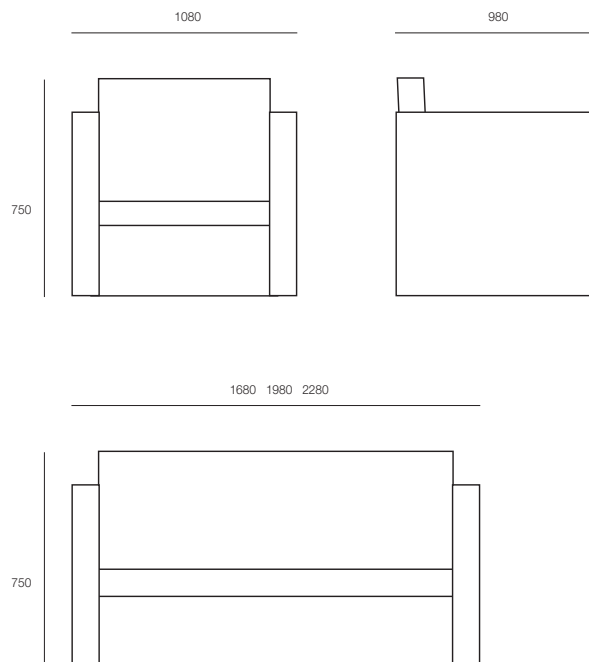

ecf | FUSE

FUSE

The Fuse chair with its domestic appeal yet commercial resilience is a great reception, waiting or breakout area chair. Its modern simplicity lends itself to any environment and enables it to blend in with most interior designs. It is available in 1 seater and up to a 3 seater.

DIMENSIONS

Height	Width	Depth
Various	Various	Various

SPECIFICATIONS

Australian Made
10 year warranty
Stainless steel foot detail
Fully upholstered in any suitable fabric, leather and vinyl

OPTIONS

Various sizes available
2, 2.5 and 3 seater
On glides

GENERAL

Origin	Lead Time
Australia	4 weeks

TECHNICAL DRAWINGS

PRODUCT OPTIONS

ecf

1F Marine Parade
Abbotsford, Victoria
3067 Australia

T +61 (3) 9818 5444
F +61 (3) 9818 6655
info@ecf.com.au

 ecf.com.au
 ecf.hfa
 @ecf_hfa