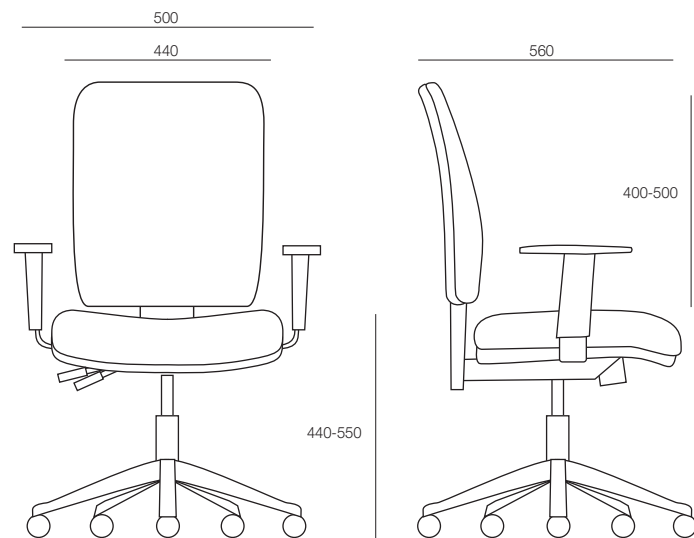

DIMENSIONS

Height	Width	Depth
840-1050mm	500mm	560mm

SPECIFICATIONS

- Australian Made
- 10 year warranty
- Three lever ergonomic mechanism
- Black 5 way base
- Gaslift height adjustment
- Height adjustable back rest for targeted lumbar support
- 3D Gel seat for added comfort and ergonomics
- AFRDI 6 approved

OPTIONS

- Three lever ergonomic mechanism
- Polished aluminium 5 way base
- Adjustable height arms
- Seat slide

GENERAL

Origin	Lead Time
Australia	3 weeks

TECHNICAL DRAWINGS

PRODUCT OPTIONS

ecf

1F Marine Parade
Abbotsford, Victoria
3067 Australia