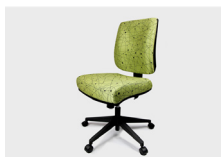

ecf | TEMPRA GEL

TEMPRA GEL

The Tempra Gel 3D chair is AFRDI rated. It has been designed for comfort with specially formulated gel that conforms perfectly to the individual, eliminating pressure and improving blood circulation as well as reducing perspiration through its thermal dispersion properties. The gel has been proven to reduce muscle activity in the lower back which in turn reduces fatigue and back strain.

DIMENSIONS

Height	Width	Depth
840-1050mm	500mm	560mm

SPECIFICATIONS

- Australian Made
- 10 year warranty
- Three lever ergonomic mechanism
- Black 5 way base
- Gaslift height adjustment
- Height adjustable back rest for targeted lumbar support
- 3D Gel seat for added comfort and ergonomics
- AFRDI 6 approved

OPTIONS

- Three lever ergonomic mechanism
- Polished aluminium 5 way base
- Adjustable height arms
- Seat slide

GENERAL

Origin	Lead Time
Australia	3 weeks

TECHNICAL DRAWINGS

PRODUCT OPTIONS

ecf

1F Marine Parade
Abbotsford, Victoria
3067 Australia