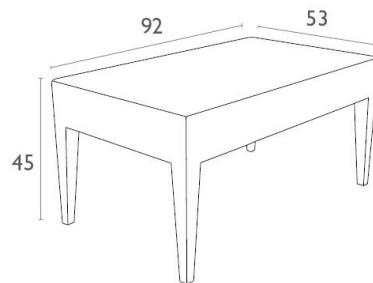

TECHNICAL DRAWINGS