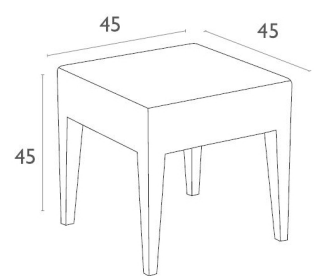

TECHNICAL DRAWINGS