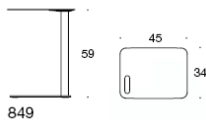

# TRAILER

DESIGN RANE VASKIVUORI

**Material description:**

**Table top:** aluminium.

**Base:** steel.

**Colours:** white, yellow or Inspiring Colours.

**HFA**

1F Marine Parade  
Abbotsford, Victoria  
3067 Australia