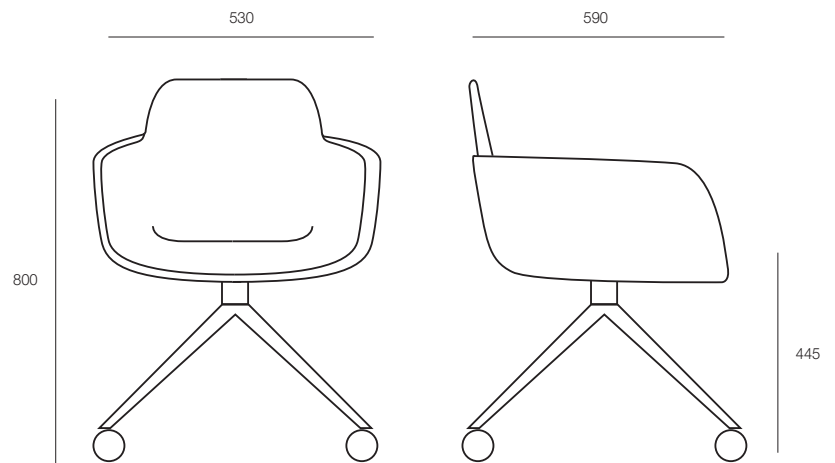

TECHNICAL DRAWINGS

PRODUCT OPTIONS

HFA

1F Marine Parade
Abbotsford, Victoria
3067 Australia

T +61 (3) 9818 8400
F +61 (3) 9818 6655
info@hfa.com.au

ecf.com.au
 ecf.hfa
 @ecf_hfa