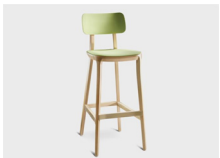

PRODUCT OPTIONS