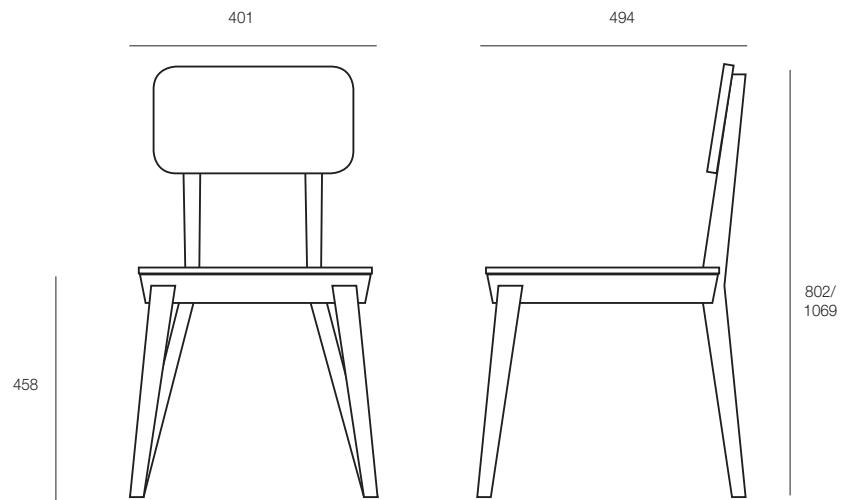

TECHNICAL DRAWINGS

PRODUCT OPTIONS

HFA

1F Marine Parade
Abbotsford, Victoria
3067 Australia

T +61 (3) 9818 8400
F +61 (3) 9818 6655
info@hfa.com.au

ecf.com.au
 ecf.hfa
 @ecf_hfa