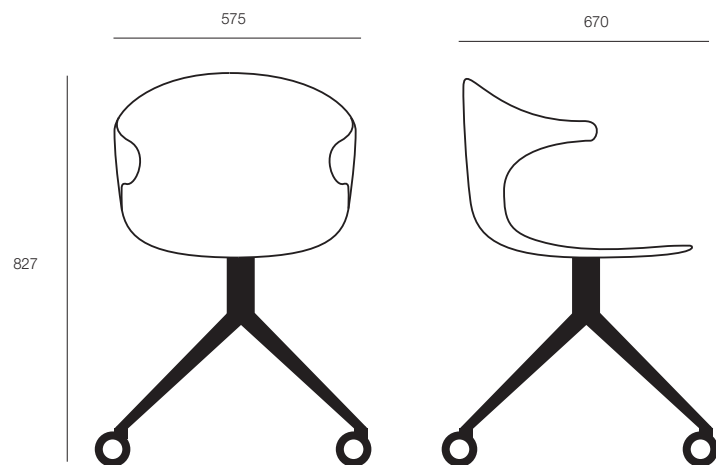

TECHNICAL DRAWINGS

ecf

1F Marine Parade
Abbotsford, Victoria
3067 Australia

T +61 (3) 9818 5444
F +61 (3) 9818 6655
info@ecf.com.au

ecf.com.au
 ecf.hfa
 @ecf_hfa